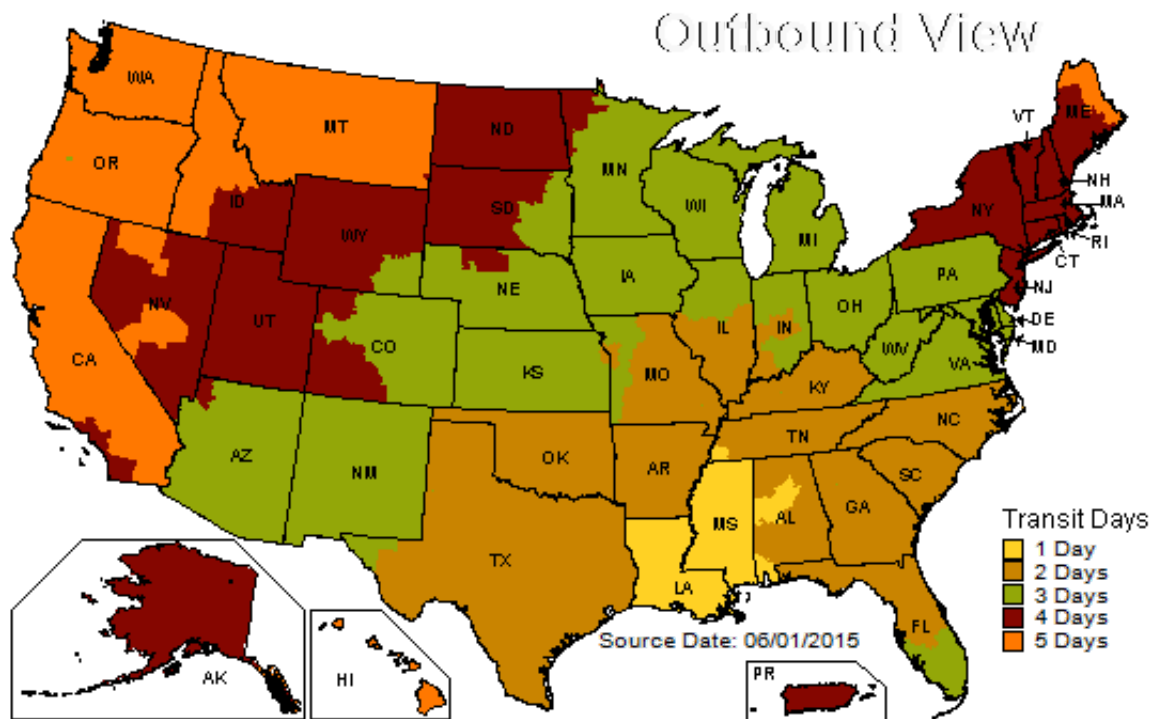

U.S. Ground Map Results

Business days in transit from: NEW ORLEANS, LA 70119

Service Map colors may vary due to differences in hardware and software. This map is a general representation of UPS Ground transit times. For service availability and to calculate the delivery time for a package shipped between a specific origin and destination worldwide, select **Calculate Time & Cost** in the **Shipping** tab.